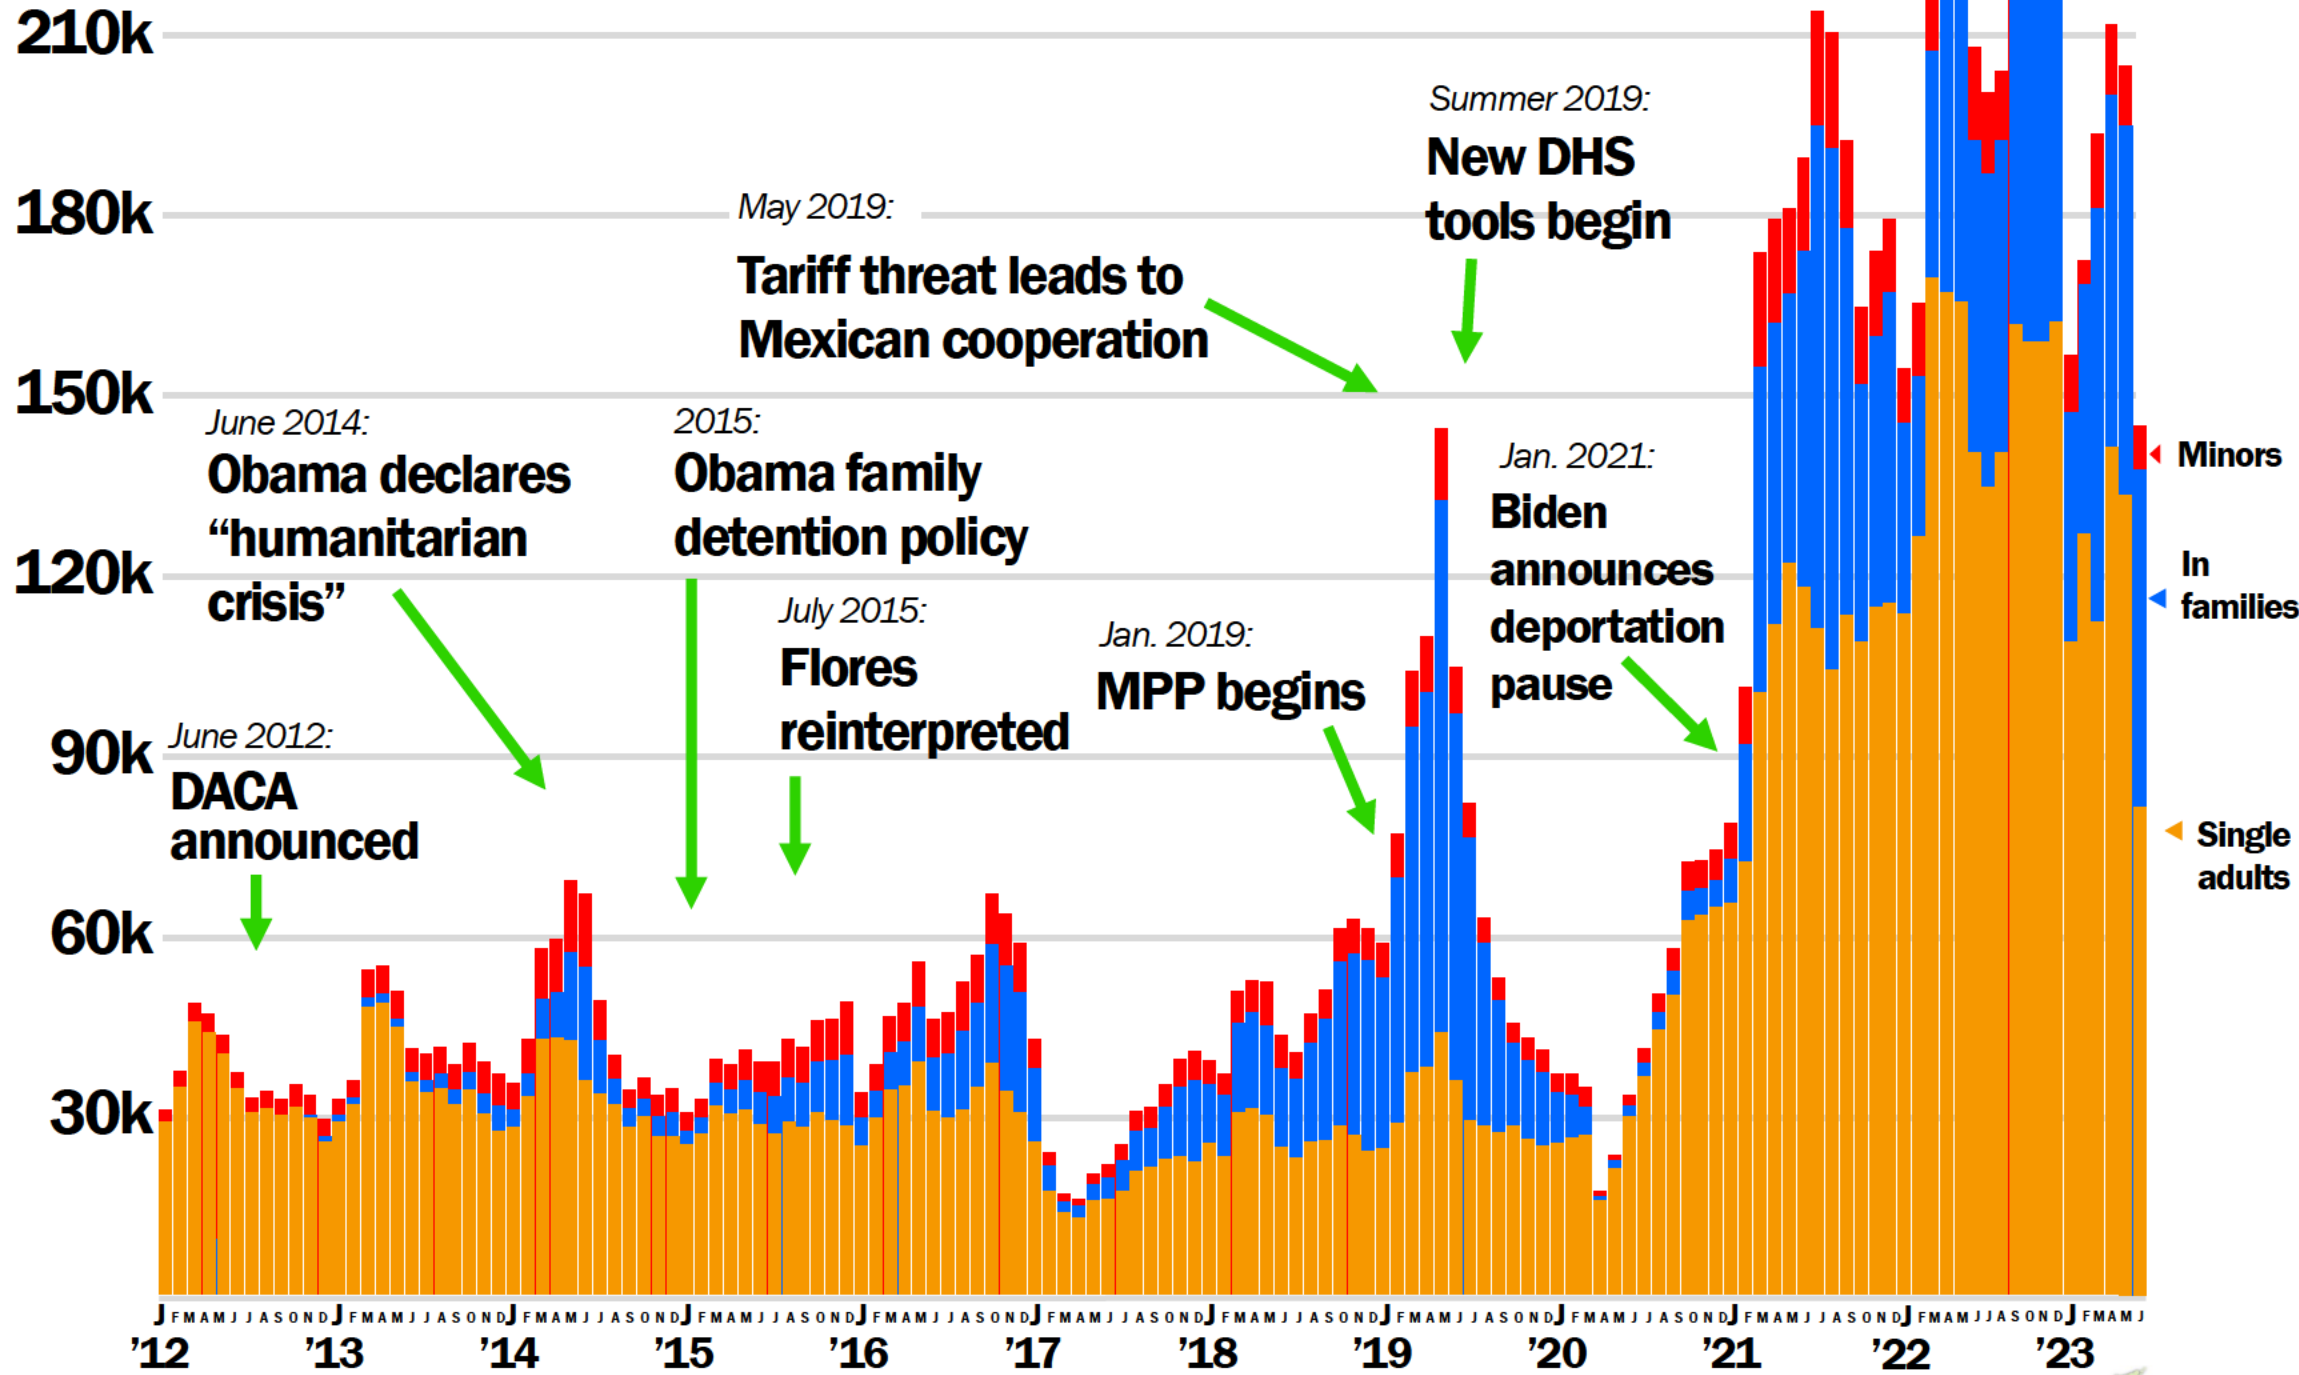

# SW BORDER ENCOUNTERS

MONTHLY TOTALS BY BORDER PATROL AND AT PORTS OF ENTRY

Customs and Border Protection. 2012 figures combine single adults and families.