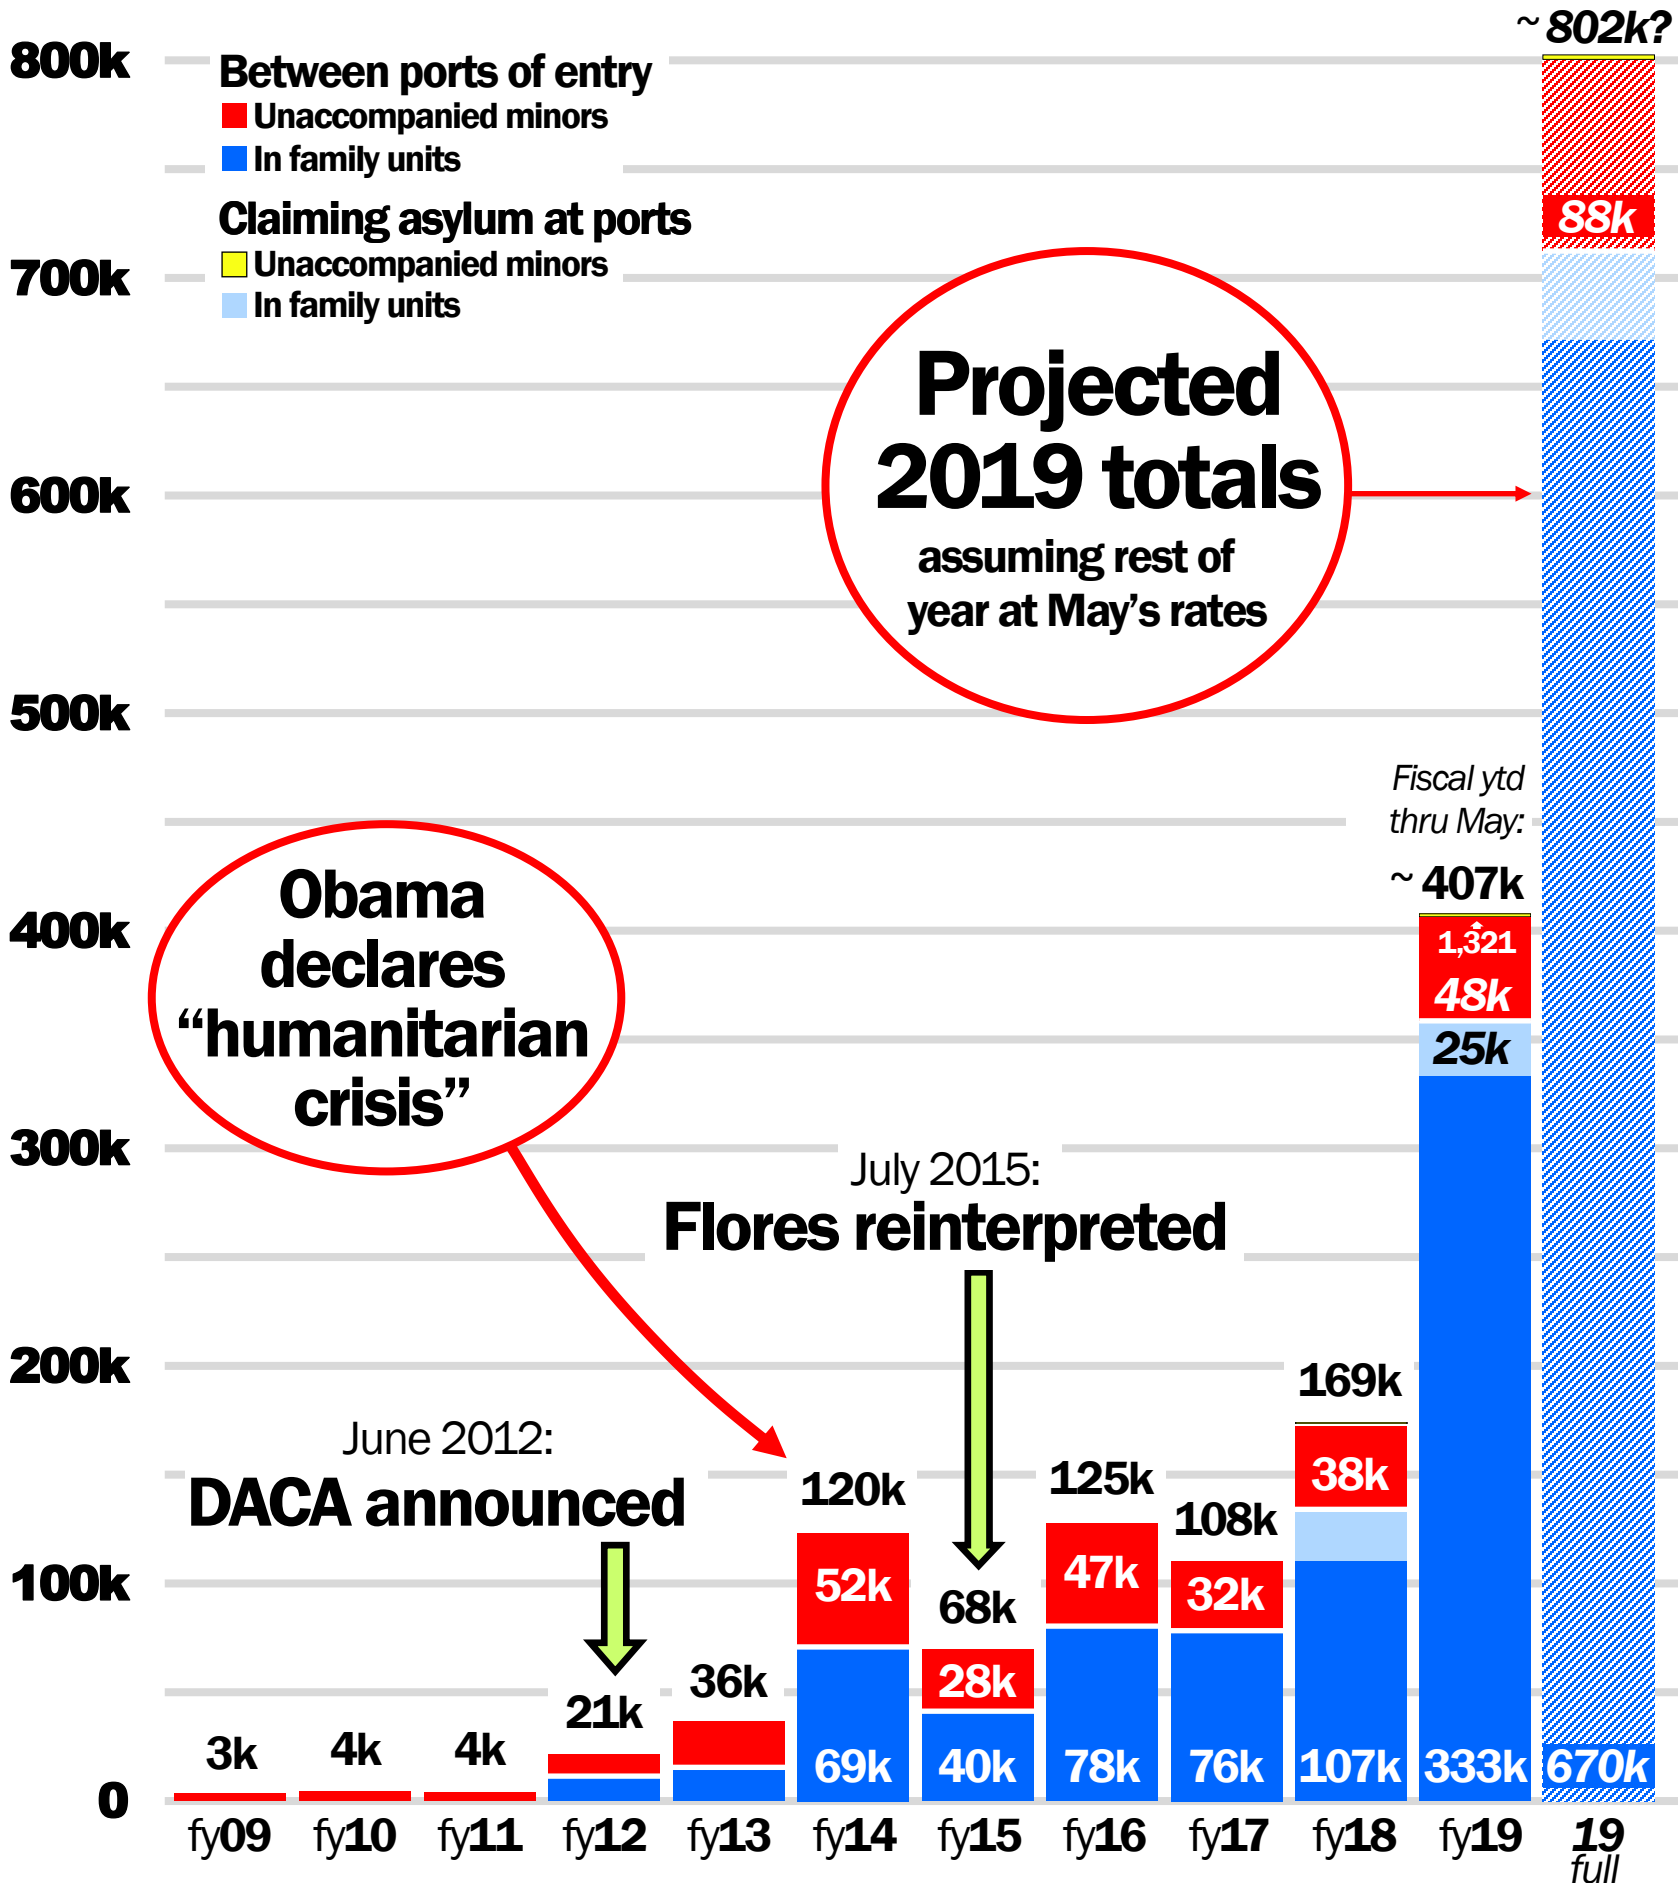

MINORS AND FAMILIES

APPREHENDED AT S.W. BORDER OR CLAIMING ASYLUM AT PORTS

Customs and Border Protection.

Federal fiscal years (Oct.-Sept.). Minors from El Salvador, Guatemala, Honduras. Families from all countries.