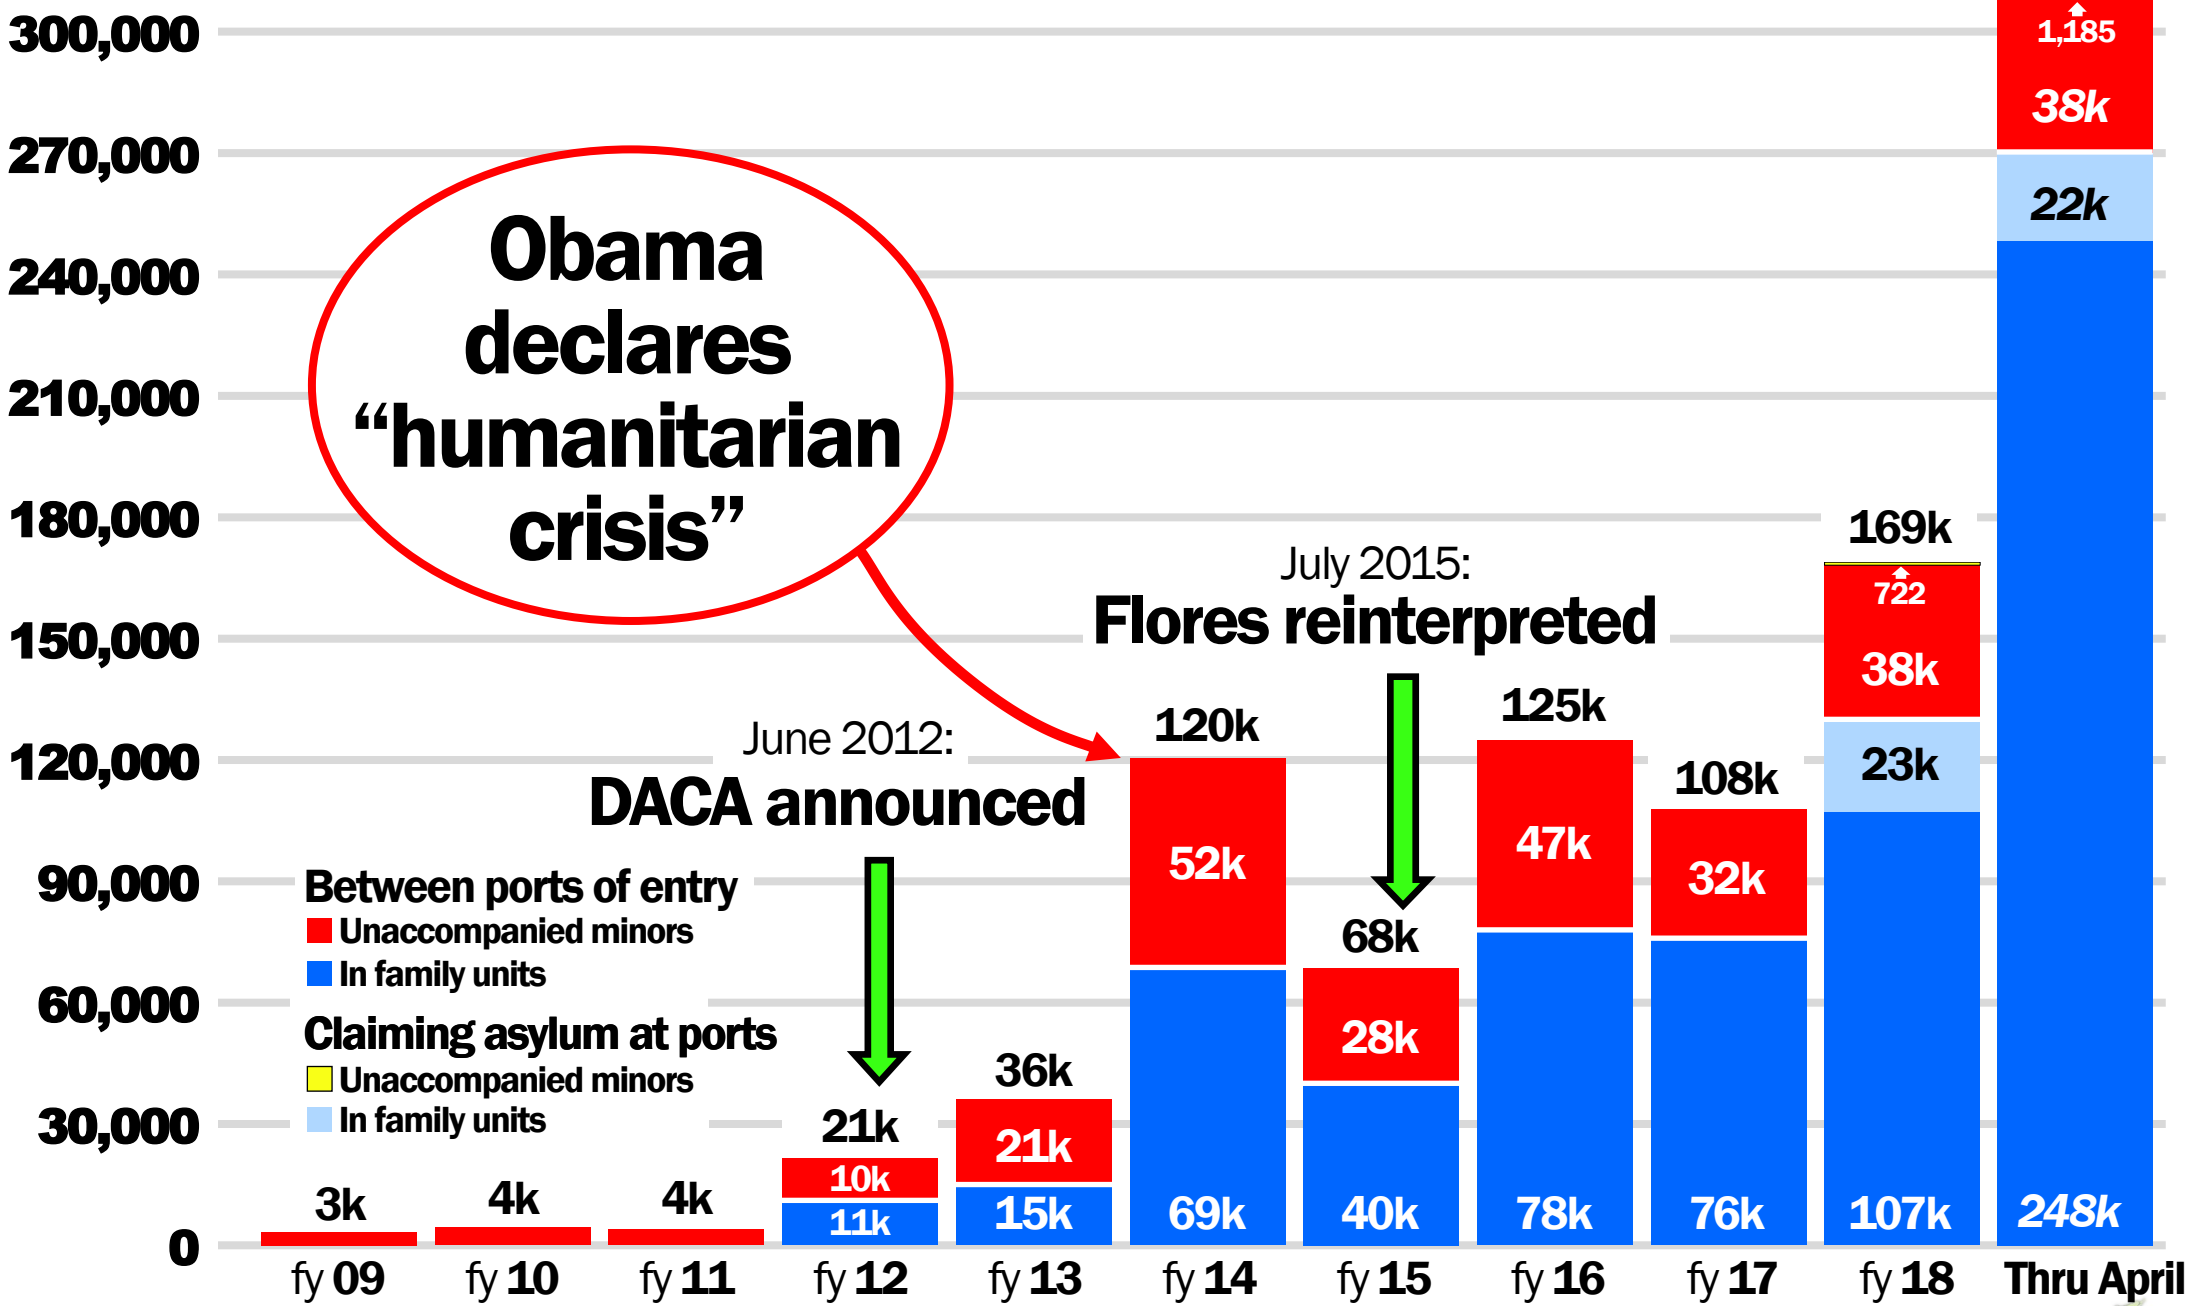

MINORS, FAMILIES, ASYLUM

APPREHENDED AT S.W. BORDER OR CLAIMING ASYLUM AT PORTS

Fiscal year to date:

~ 309k

Customs and Border Protection. Federal fiscal years. Minors from El Salvador, Guatemala, Honduras. Families from all countries. Ports figures through March.